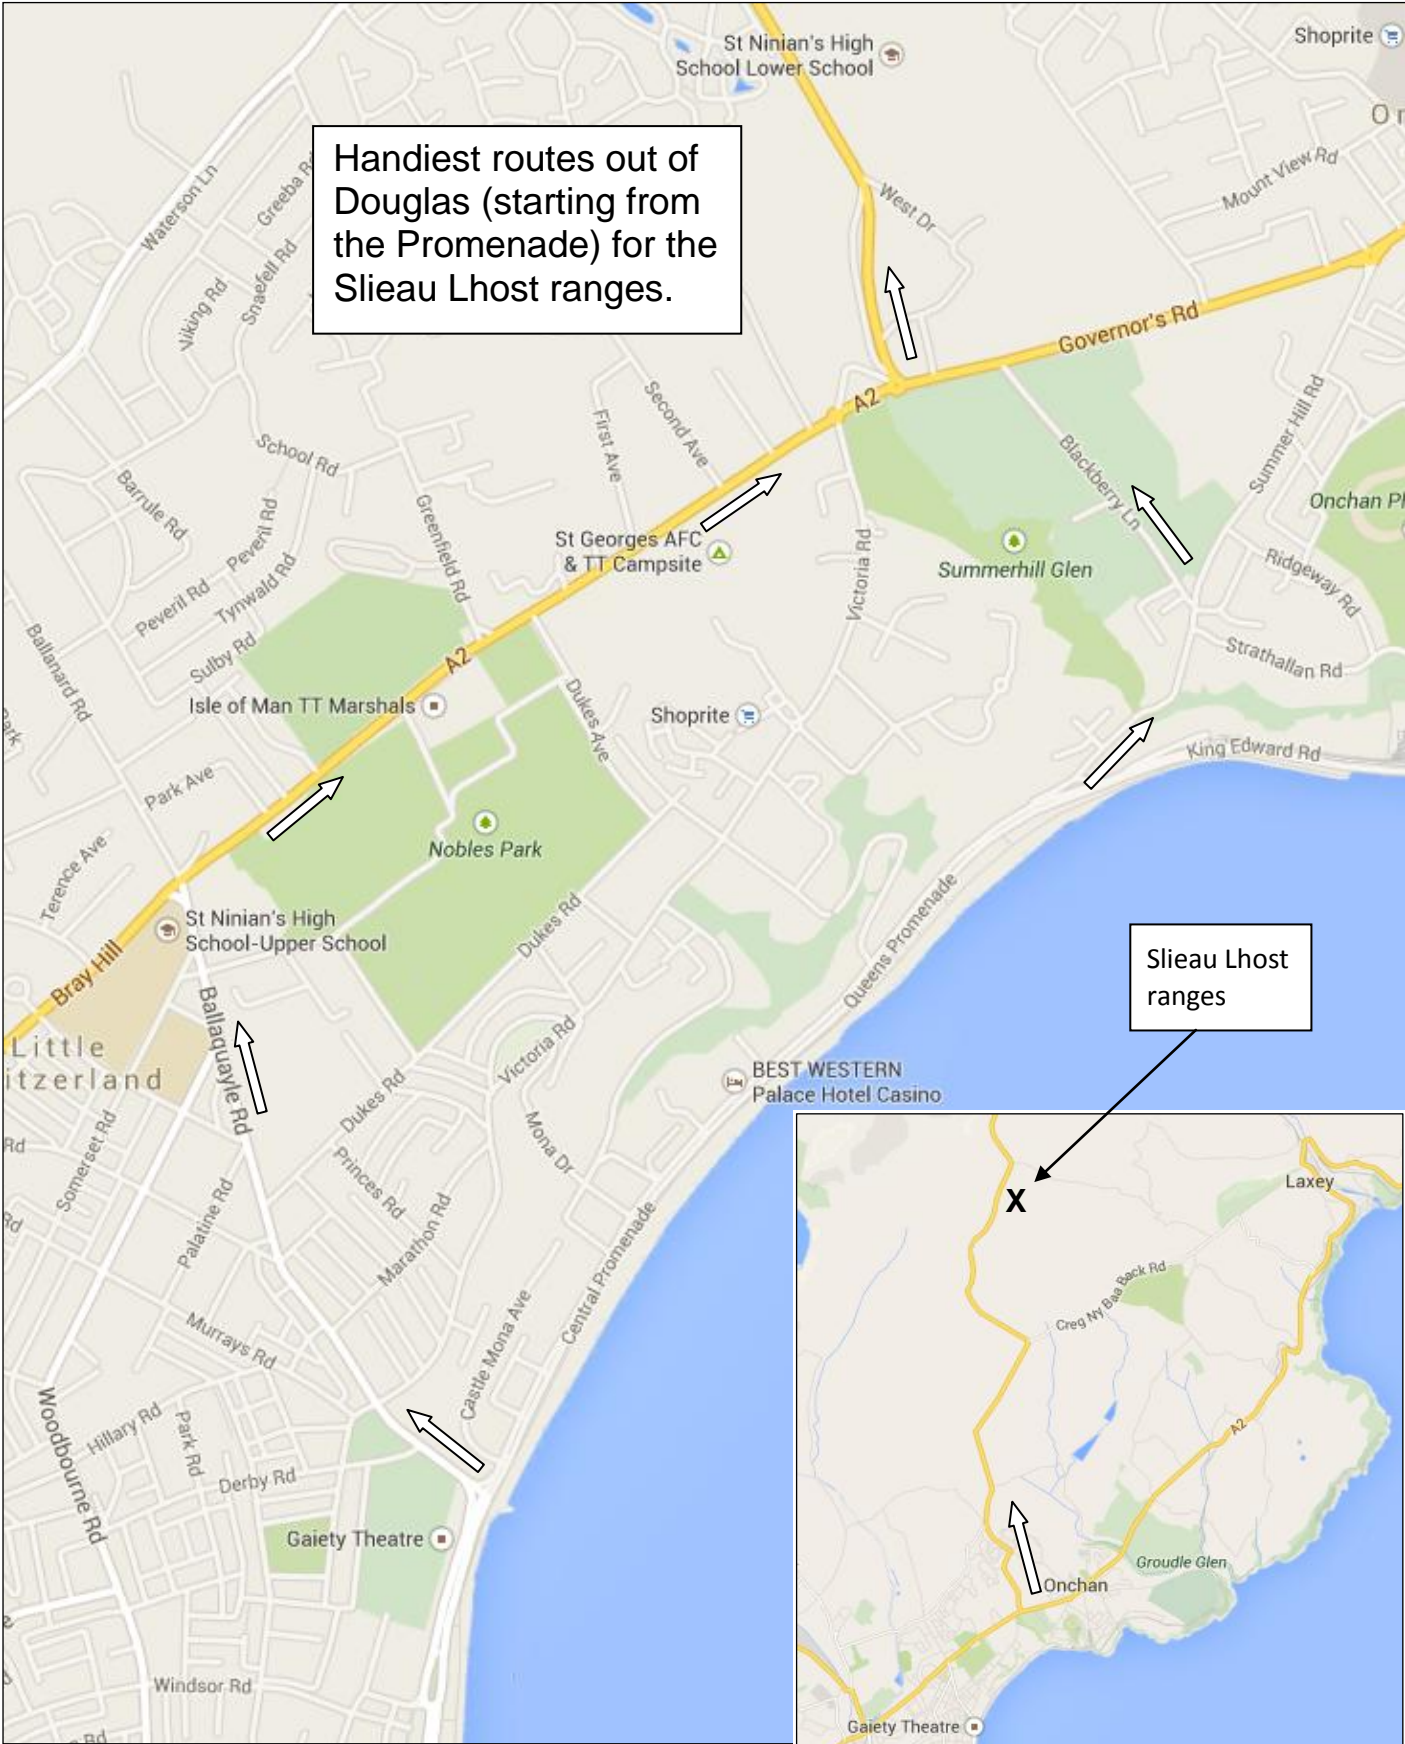

Handiest routes out of Douglas (starting from the Promenade) for the Slieau Lhost ranges.

Slieau Lhost ranges